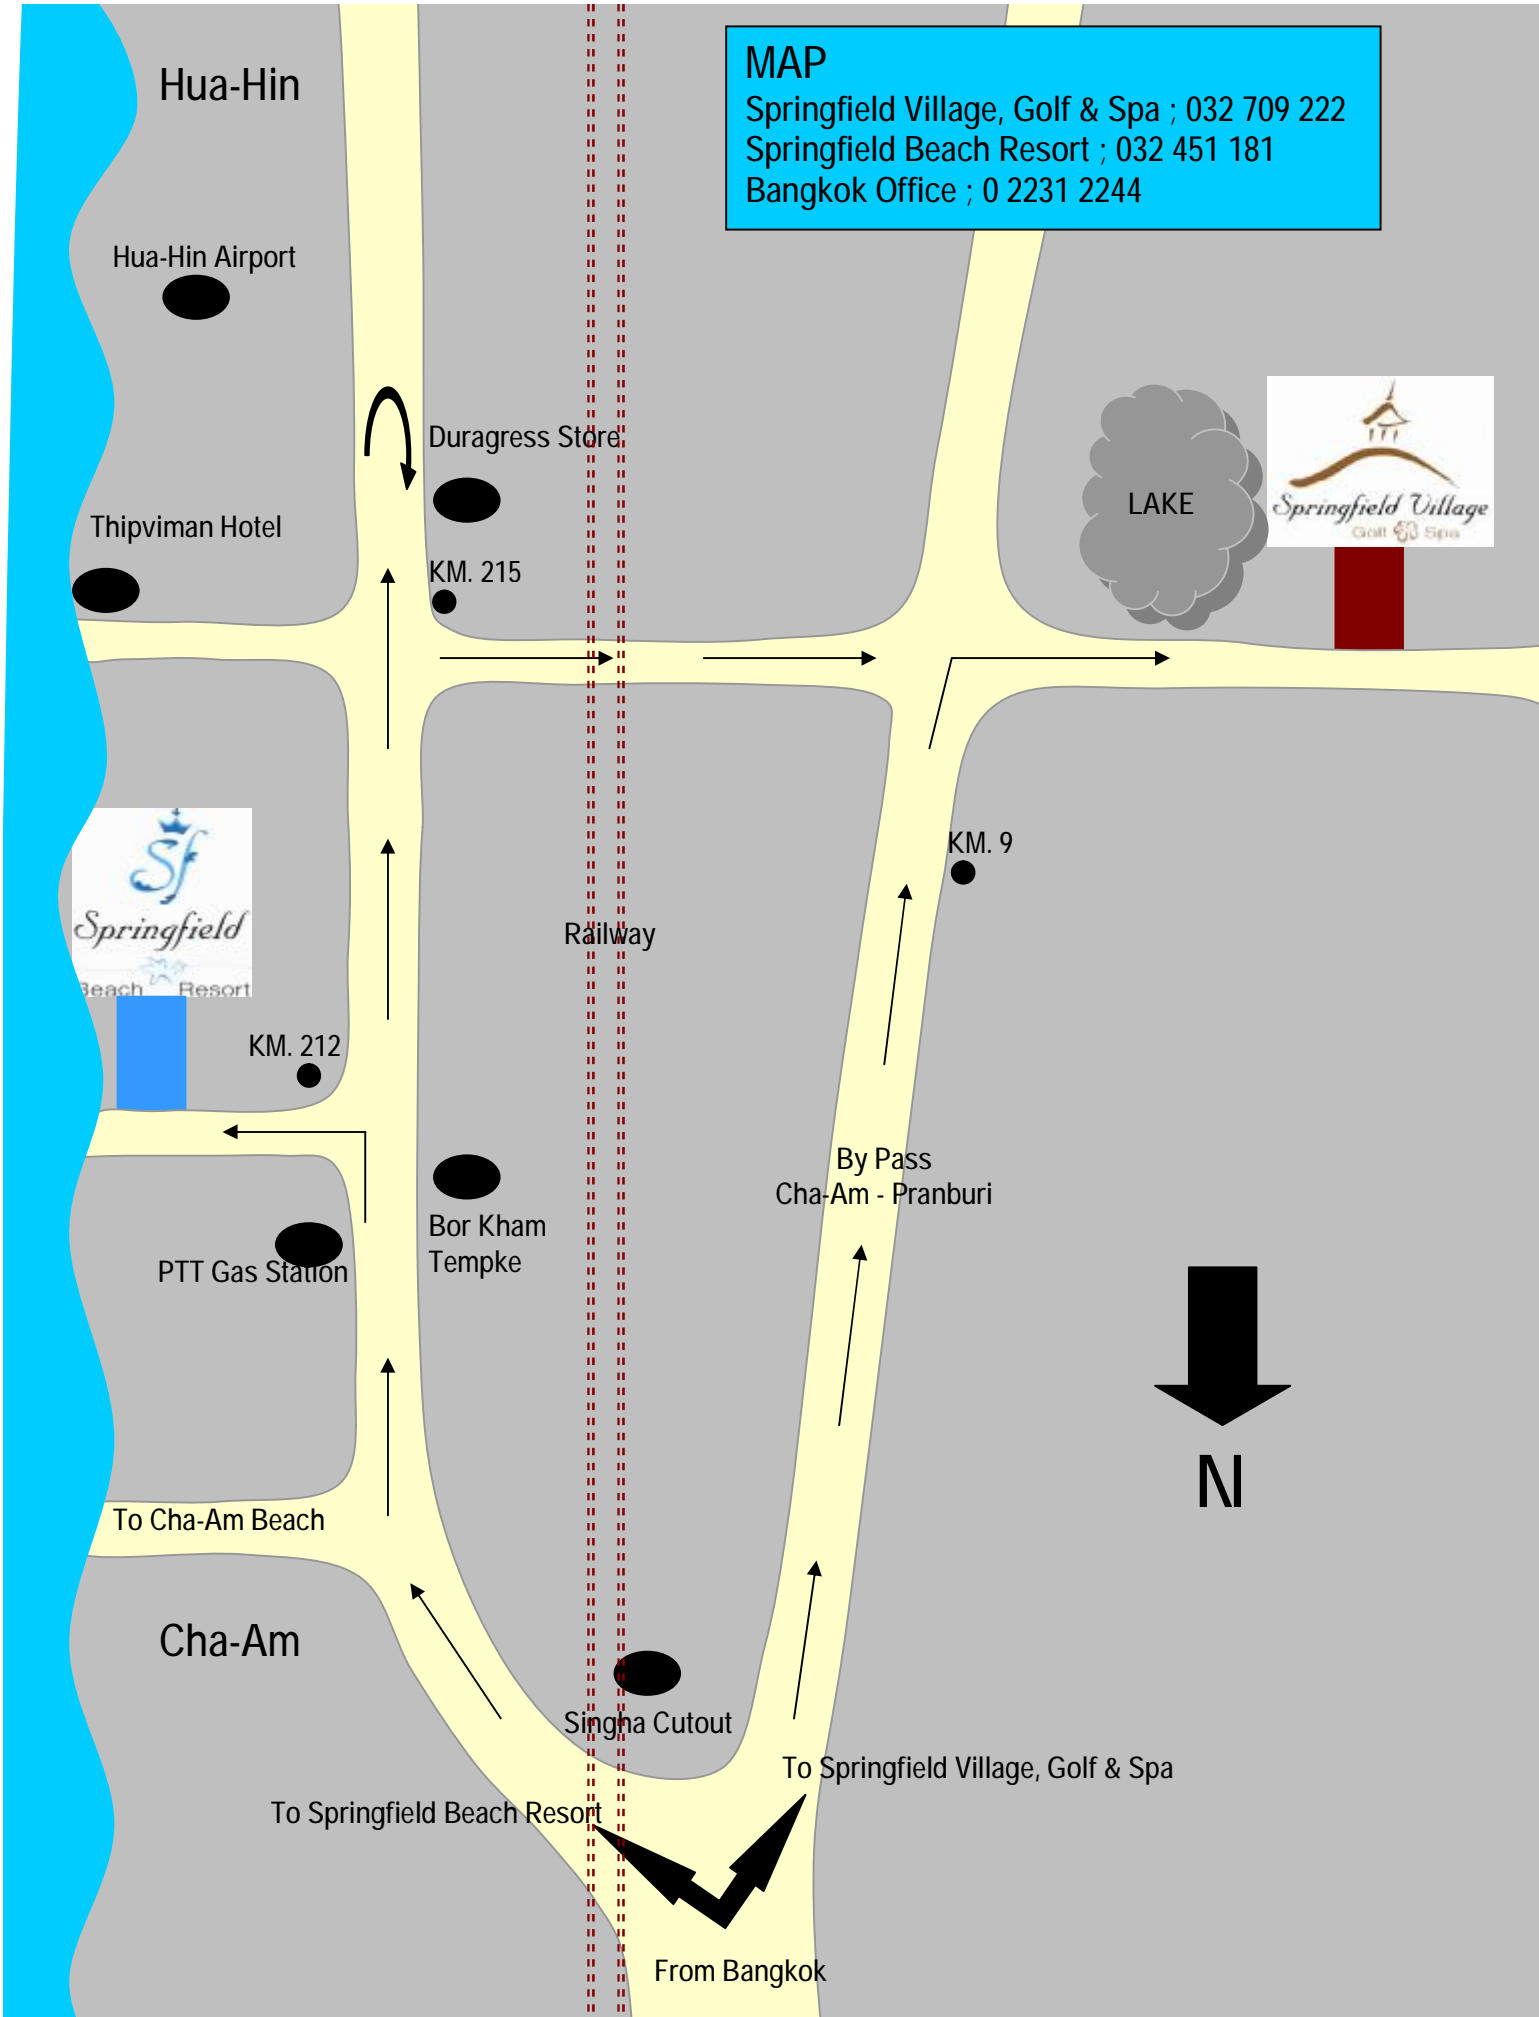

**MAP**  
Springfield Village, Golf & Spa ; 032 709 222  
Springfield Beach Resort ; 032 451 181  
Bangkok Office ; 0 2231 2244

Hua-Hin

Hua-Hin Airport

Thipviman Hotel

Duragress Store

KM. 215

LAKE

KM. 212

Railway

KM. 9

By Pass  
Cha-Am - Pranburi

PTT Gas Station

Bor Kham  
Tempke

N

To Cha-Am Beach

Cha-Am

Singha Cutout

To Springfield Village, Golf & Spa

To Springfield Beach Resort

From Bangkok