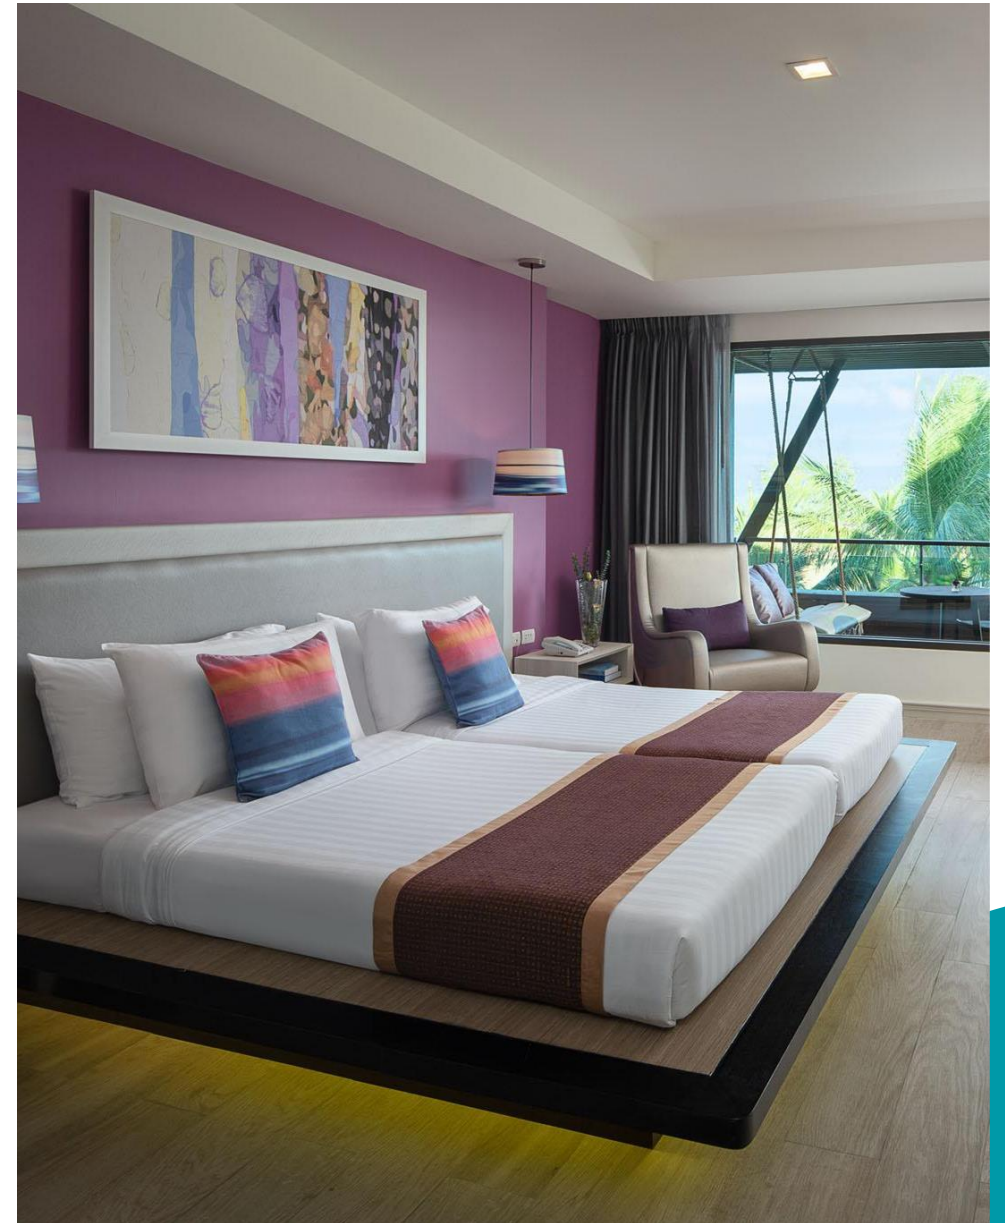

GRAND DELUXE ROOM

Size : 44 sq.m / 23 Rooms

Modern in style with large and spacious bathroom. You will feel connected to the sea through the room's design motifs.

Amenities :

Air conditioning
DVD/CD/Radio
Coffee & Tea Maker
Baby Cot (optional)
Bathroom Amenities
Slippers