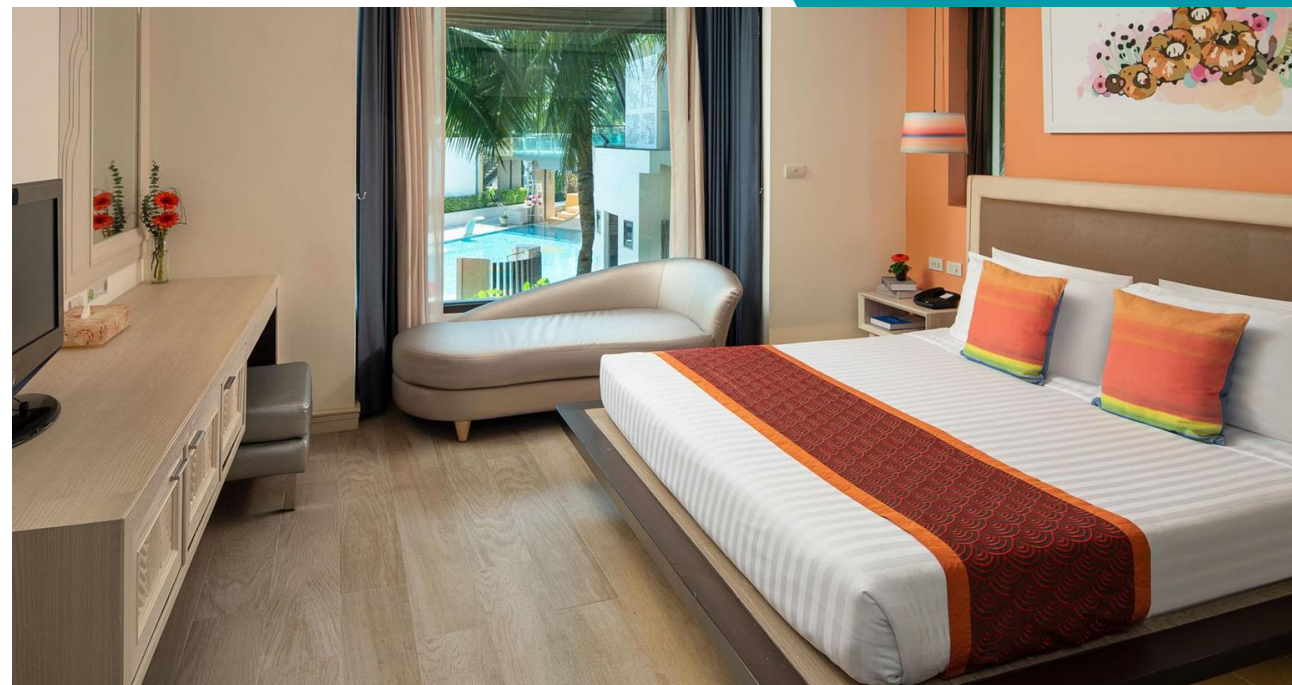

Free Wi-Fi
Refrigerator
Safe deposit box
Shower & Big Rain
Bathrobe

Cable TV
Telephone
Porch Swing
Bathtub
Hair Dryer

FAMILY SUITE

Size : 87 sq.m / 8 Suites

Our Family suites include two connecting rooms, and guests will enjoy a myriad of special privileges and upgraded amenities. Ideal for families on vacation.

More comfortable especially for family and friends, with 2 bedrooms, living & dining room with a small kitchenette (plates and utensil set as per request)

Amenities :

Air conditioning
DVD/CD/Radio
Coffee & Tea Maker
Shower & Big Rain
Bathrobe

Free Wi-Fi
Refrigerator
Safe Deposit Box
Bathtub
Hair Dryer

Cable TV
Telephone
Baby Cot (optional)
Bathroom Amenities
Slipper

POOL VILLA BEACHFRONT

Size : 163 sq.m / 8 Villas

This one bedroom villa includes a private pool and an outdoor pavilion that looks out onto the gulf of Thailand. A comfortable and stylish one bedroom villa provides a private pool and outdoor pavilion for your truly relaxing. Room includes a living room on the 2nd floor, one bedroom with private glass pool, waterfall jacuzzi that ideals with either honeymoon couple, family and friends.