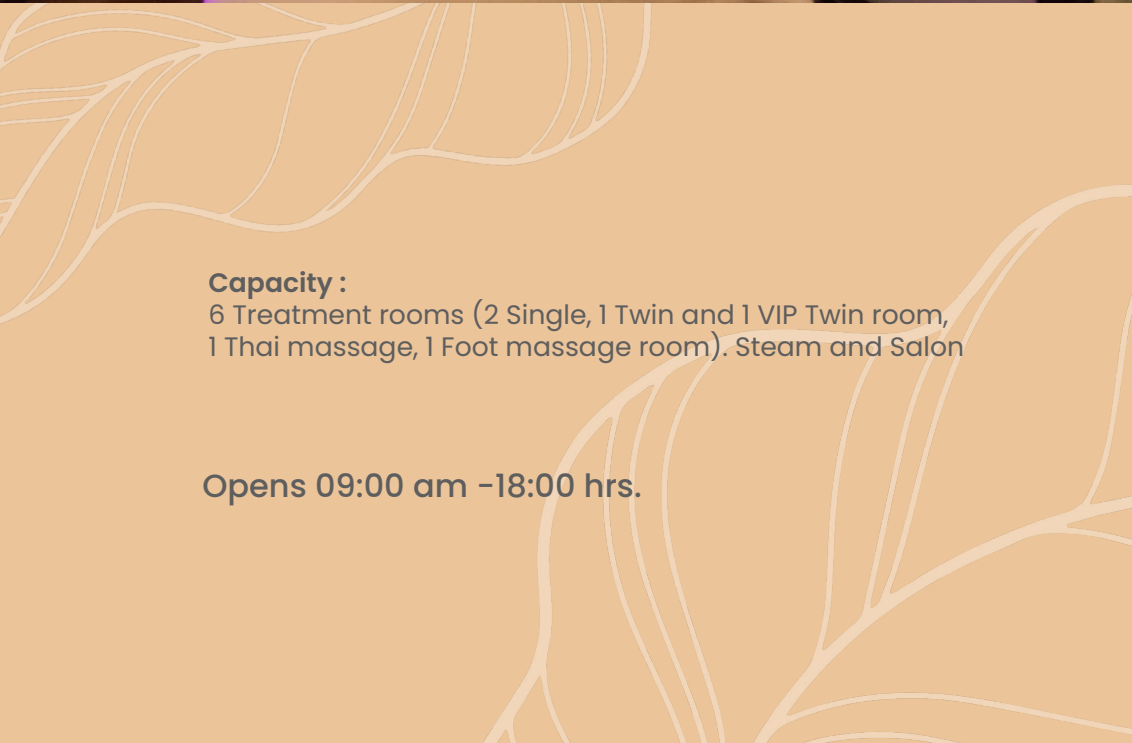

Relax with our signature massage, Hot Stone Massage and signature scrub, Banana Scrub.

Capacity :

6 Treatment rooms (2 Single, 1 Twin and 1 VIP Twin room, 1 Thai massage, 1 Foot massage room). Steam and Salon