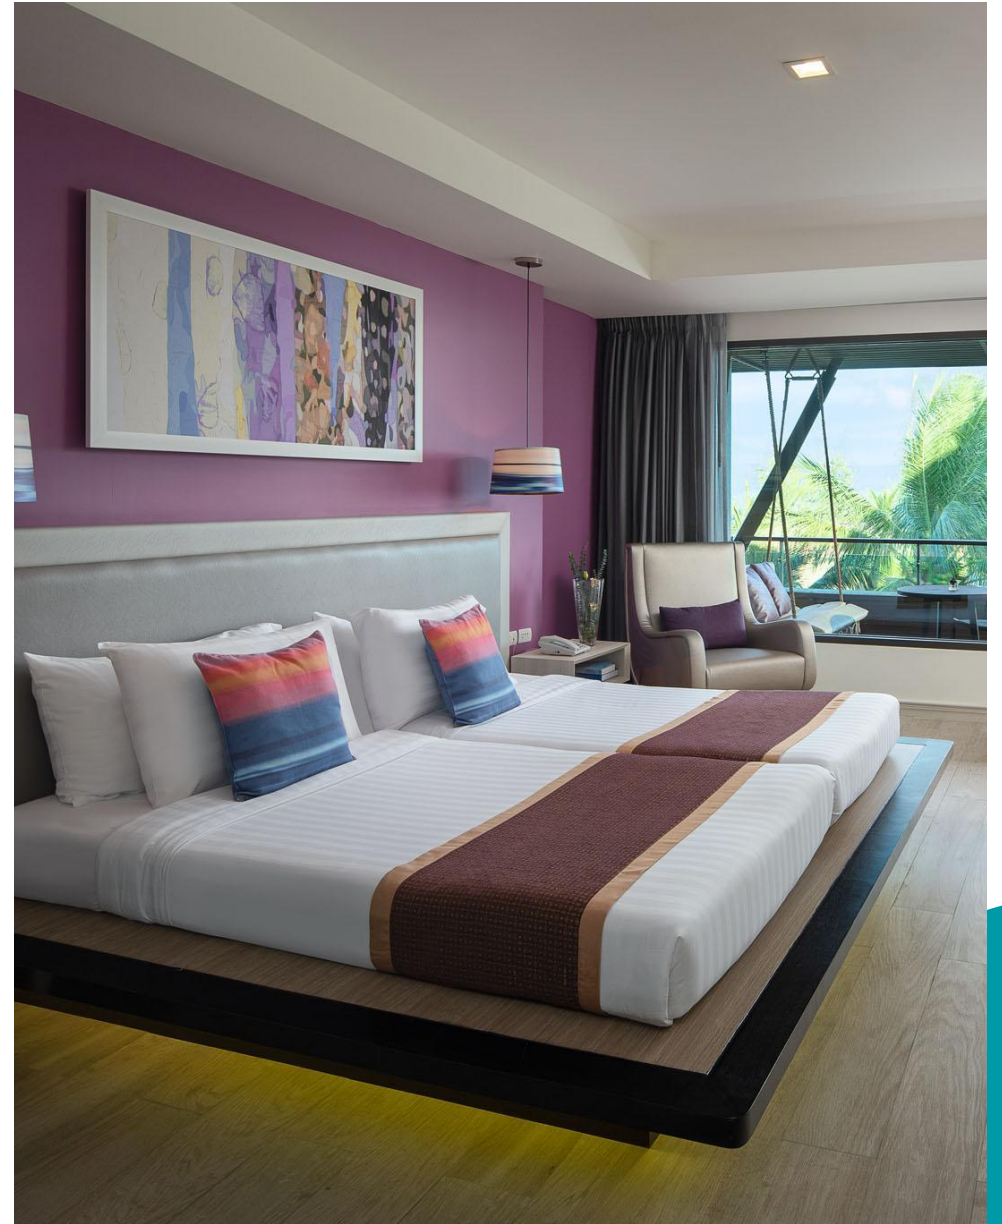

GRAND DELUXE ROOM

Size : 44 sq.m / 23 Rooms

Modern in style with large and spacious bathroom. You will feel connected to the sea through the room's design motifs.

Amenities :

Air conditioning

DVD/CD/Radio

Coffee & Tea Maker