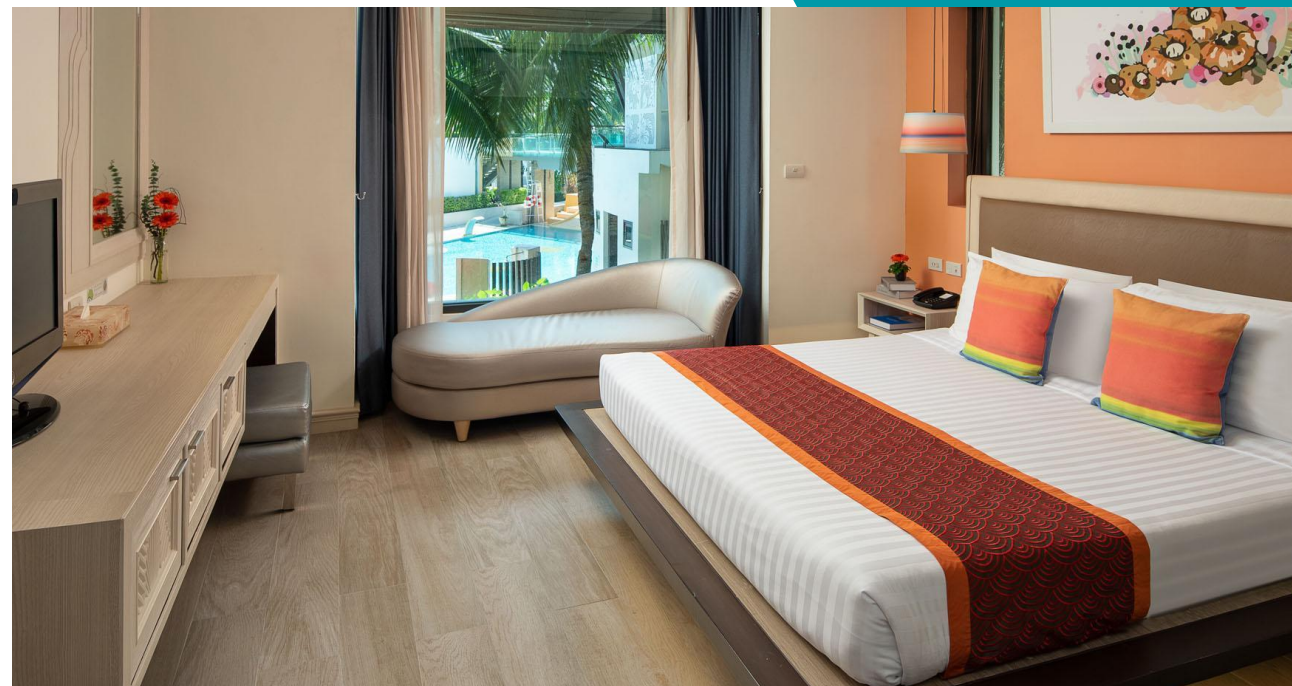

Shower & Big Rain

Bathtub

Bathroom Amenities

Bathrobe

Hair Dryer

Slipper

FAMILY SUITE

Size : 87 sq.m / 8 Suites

Our Family suites include two connecting rooms, and guests will enjoy a myriad of special privileges and upgraded amenities. Ideal for families on vacation.

More comfortable especially for family and friends, with 2 bedrooms, living & dining room with a small kitchenette (plates and utensil set as per request)