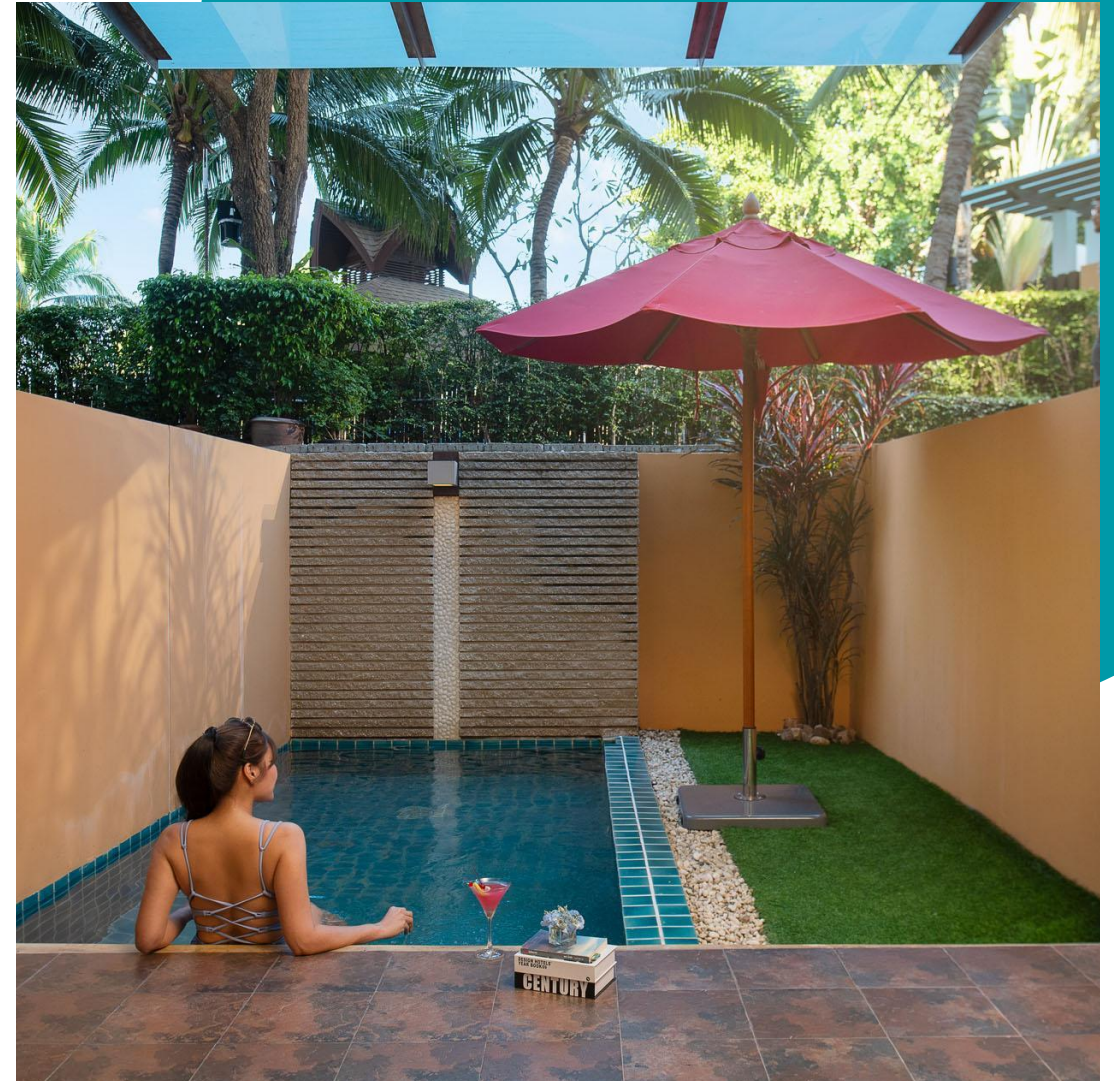

SPRINGFIELD POOL ROOM

Size : 44 sq.m / 14 Rooms

Our rooms are designed with comfort and convenience in mind. This room-type offers warmth and comfort and should particularly suit those who enjoy their privacy, having your small private pool in the backyard of your room.

Amenities :

Air conditioning
DVD/CD/Radio
Coffee & Tea Maker
Baby Cot (optional)
Bathrobe

Free Wi-Fi
Refrigerator
Safe deposit box
Shower & Big Rain
Hair Dryer

Cable TV
Telephone
Private pool
Bathroom Amenities
Slipper