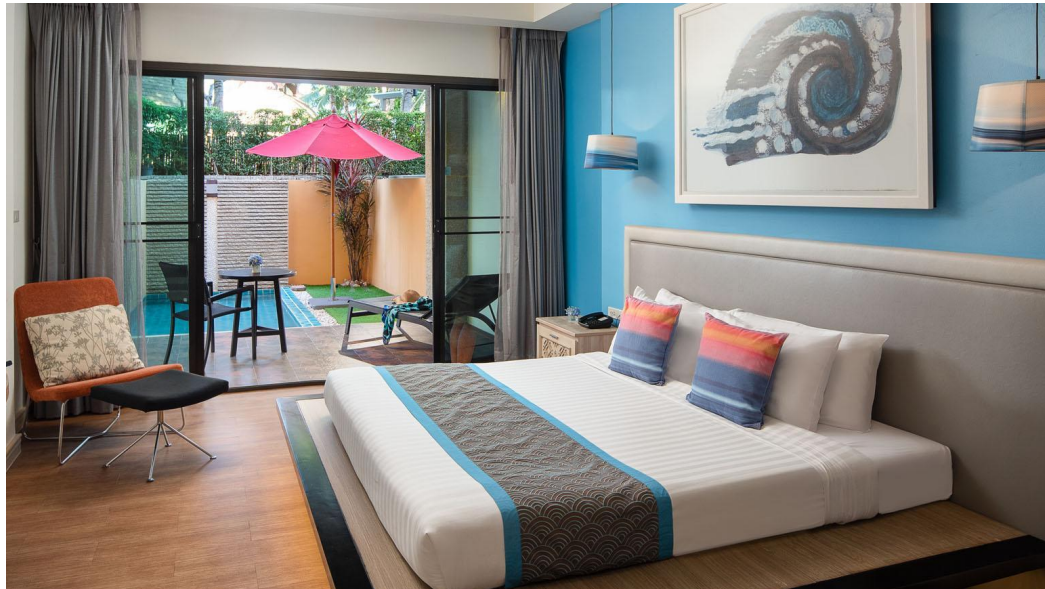

SPRINGFIELD POOL ROOM

Size : 44 sq.m / 14 Rooms

Our rooms are designed with comfort and convenience in mind. This room-type offers warmth and comfort and should particularly suit those who enjoy their privacy, having your small private pool in the backyard of your room.

Amenities :

Air conditioning
DVD/CD/Radio
Coffee & Tea Maker
Baby Cot (optional)
Bathrobe

Free Wi-Fi
Refrigerator
Safe deposit box
Shower & Big Rain
Hair Dryer

Cable TV
Telephone
Private pool
Bathroom Amenities
Slipper